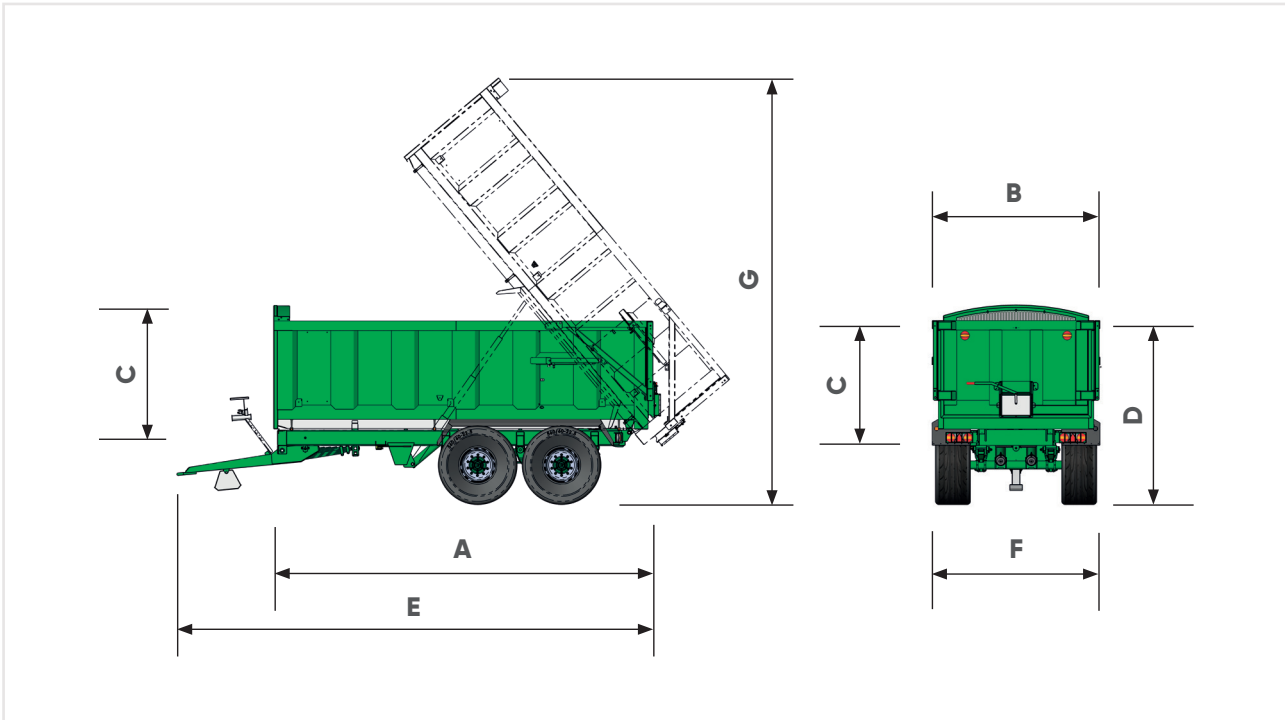

Long reach chromed tipping cylinders deliver approximately 50° of tip.

**Hydraulic rear door** – features a lock valve to secure the door tightly, and a safety valve, to prevent the door being opened when the trailer is in the down position.

**Long reach 2 way rams** – retained in any position to allow controlled discharge of free flowing loads, plus greater clearance for heaped loads.

Model			TB 12	TB 14	TB 15
<b>Dimensions</b>					
Body length	A	mm	5400	6000	6000
Body width	B	mm	2500	2500	2500
Body height	C	mm	1225	1300	1375
Loading height	D	mm	2550	2620	2700
Overall length	E	mm	7060	7670	7670
Overall width	F	mm	2760	2760	2760
Tipped height	G	mm	6500	7000	7100
Body capacity		m <sup>3</sup>	15.8	18.7	19.7
<b>Misc.</b>					
Hydraulic oil	L		33.5	33.5	33.5
Number of axles				2	
Axle beam		mm/studs		2xcom/10	
Brake size			406 x120		420x180
Brake option				H/A	
Tyre size				385/65 R22.5	
Bottom chassis			250x100 RHS		250x150 RHS
Top chassis			150x75 RHS		150x100 RHS