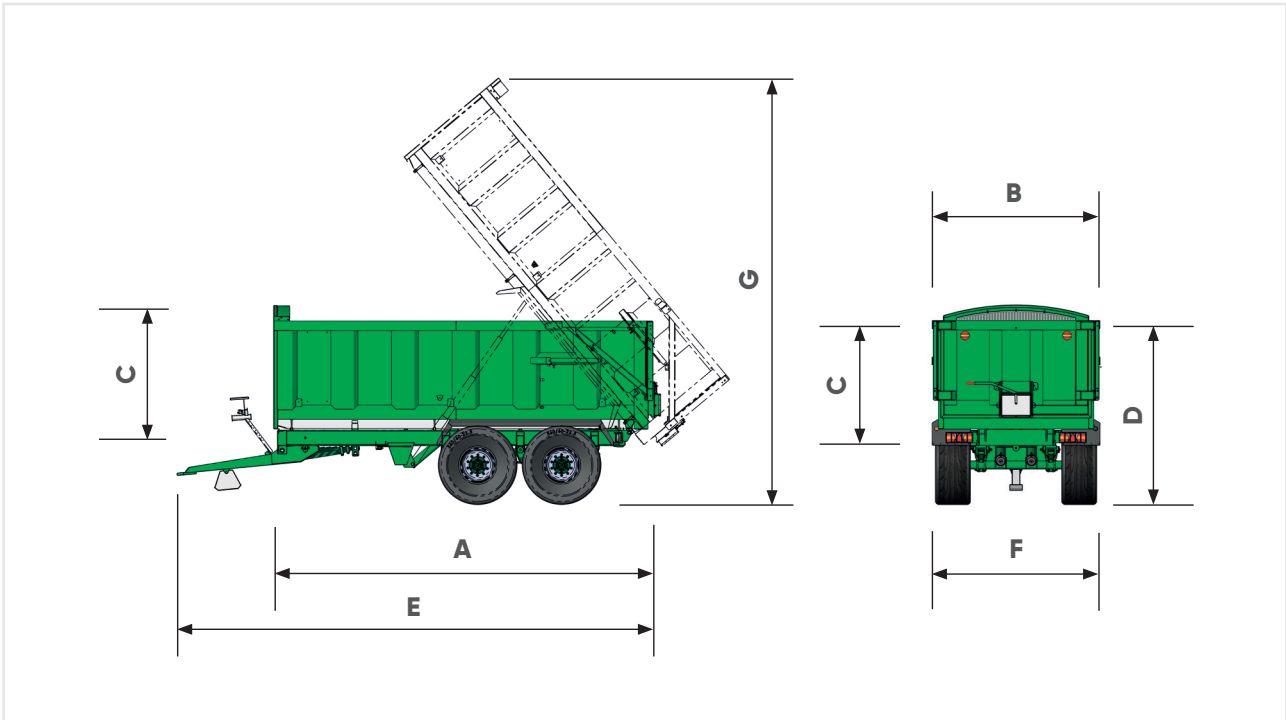

TB 16-24

BUILT FOR HEAVY-DUTY HAULAGE . . .

Whether your work is arable, vegetable or silage, TB will haul the lot. Available from 21.7m³ through to 51m³, TB could be the only trailer you need.

Robust chassis – all models mounted on either an 8 or 10 mm RHS chassis.

Heavy-gauge sides – plus strengthening channels and heavy-gauge floors with hollow section runners at 300 mm centres.

Long reach chromed tipping cylinders deliver approximately 50° of tip.

Hydraulic rear door – features a lock valve to secure the door tightly, and a safety valve, to prevent the door being opened when the trailer is in the down position.

Model			TB 16	TB 18	TB 20	TB 22	TB 24
Dimensions							
Body length	A	mm	6600	7200	7800	8400	9000
Body width	B	mm	2500	2500	2500	2500	2500
Body height	C	mm	1375	1375	1375	1375	1375
Loading height	D	mm	2700	2700	2800	2800	2950
Overall length	E	mm	8280	8890	9500	10110	10720
Overall width	F	mm	2760	2760	2760	2760	2760
Tipped height	G	mm	7500	8000	8500	9100	9750
Body capacity		m³	21.7	23.7	25.7	30.7	32.9
Misc.							
Hydraulic oil	L		36.5	40.0	46.0	52.0	60.0
Number of axles			2			3	
Axle beam	mm/studs		2xcom/10			3xcom/10	
Brake size			420x180		420x220	420x180	
Brake option			H/A				
Tyre size			385/65 R22.5			445/65 R22.5	
Bottom chassis			250x150 RHS			300x150 RHS	
Top chassis			150x100 RHS			200x100 RHS	